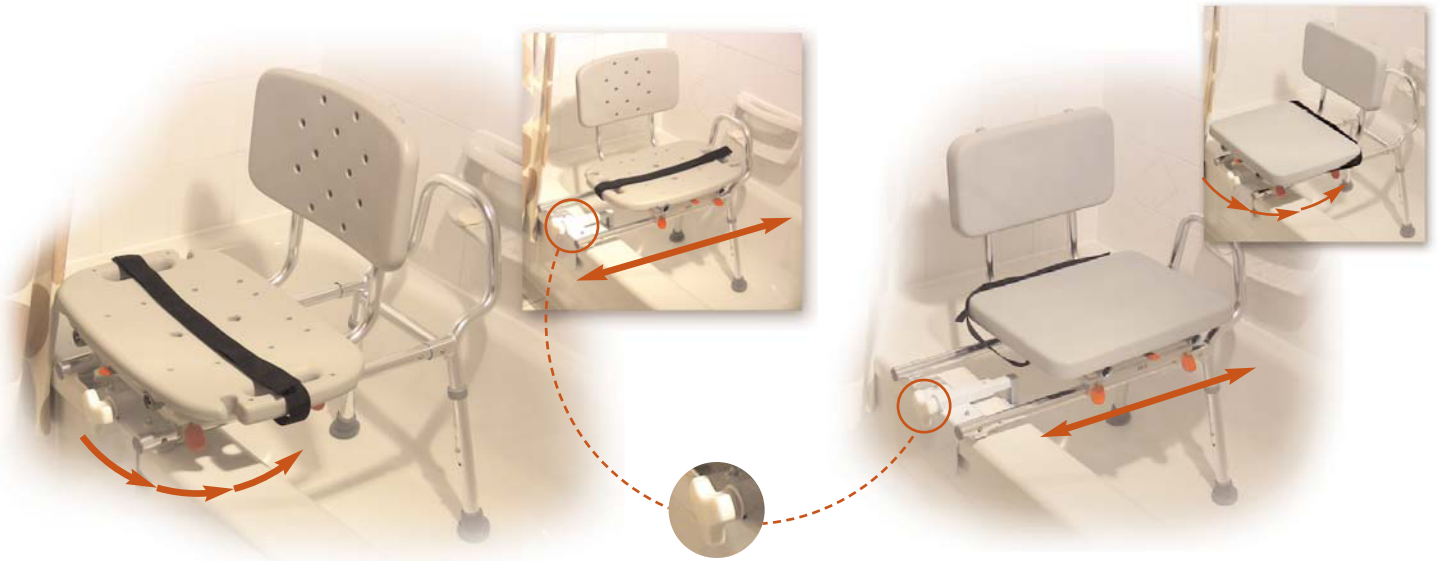

**Heavy duty molded c/w swivel seat
Model: 525**

**Heavy duty padded c/w swivel seat
Model: 550**

**Heavy duty molded c/w swivel seat
Model: 575**

Seat cut-out is easily removed/replaced for perineal washing access.

Features:

- Swivel seat enables user to turn 90 degrees before getting in and out of the bathtub or shower
- Makes patient transfer easier and safer
- Double safety locks on each side of bench allows user to get on bench safely before sliding to other side and locks bench while inside the tub or shower
- Height adjusts in 1/2" increments
- Heavy duty weight capacity: 400lbs

Model	Description	Seat Width	Seat Depth	Actual Slide	Base Width	Easy Assembly	Seat Height	Required Clearance	Weight Capacity
525	Heavy duty molded c/w swivel seat	20.5"	13.5"	15.5"	37"-37.5"	Yes	18.75"-23"	13.75"-18."	400lbs
550	Heavy duty padded c/w swivel seat	17.5"	13.5"	15.5"	37"-37.5"	Yes	18.75"-23"	13.75"-18."	400lbs
575	Heavy duty molded c/w swivel seat Tall	20.5"	13.5"	15.5"	37"-37.5"	Yes	21"-25"	13.75"-18."	400lbs

c/w Swivel Seat Molded
Model: 580

c/w Swivel Seat Padded
Model: 590

Healthline Aluminum Tub Mount Sliding Transfer Bench comes with a 360°swivel seat that locks

Features:

- Bathroom space saver, mounts onto the tub wall
- Aluminum frame
- Legs are height adjustable
- Double safety lock for inside and outside position
- Clamps are adjustable
- Weight capacity up to 350lbs