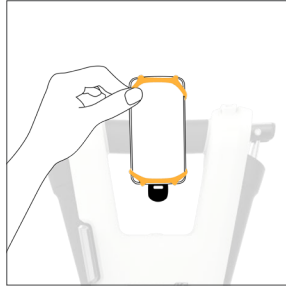

ATTO Backpack

ATTO Essentials Pouch

ATTO Cushions

ATTO Armrests

ATTO ACCESSORIES are created specifically to enhance, support and work with the ATTO mobility scooter in all user modes; while driving, while wheeling along as trolley and when folded for storage or transportation.

**MORE FOR ATTO**

movinglife®

**ATTO**  
MOBILE HOLDER

Always connected and available!

# HOW TO USE

**1**

Secure strap around handlebar by pulling the rubber tongue tight

**2**

Stretch around the four corners of your smart phone to secure in place

**3**

Adjust position for perfect viewing