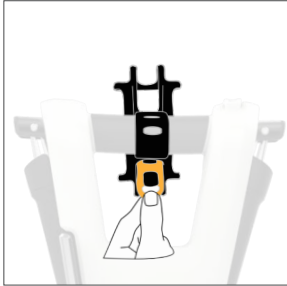

**MORE FOR ATTO**

movinglife®

**ATTO**  
MOBILE HOLDER

Always connected and available!

# HOW TO USE

**1**

Secure strap around handlebar by pulling the rubber tongue tight

**2**

Stretch around the four corners of your smart phone to secure in place

**3**

Adjust position for perfect viewing