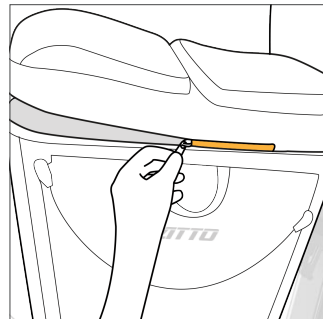

# HOW TO USE

**1**

Slip the cushion over the seat (use handles to pull if needed)

**2**

Simply pull hook on elastic strap to fold under and connect to ATTO chassis

**3**

One had 'pull to open' Secure funnel access so nothing falls out. Quick 'no zip' flap closing (to ensure nothing falls out zip up when you can)

**4**

Attach to ATTO Padded Cushion dedicated lower zip