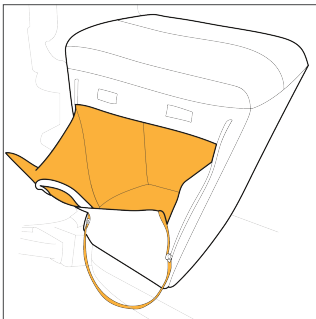

# HOW TO USE

**1**

Slip the cushion over the seat (use handles to pull if needed)

**2**

Simply pull hook on elastic strap to fold under and connect to ATTO chassis

**3**

One had 'pull to open' Secure funnel access so nothing falls out. Quick 'no zip' flap closing (to ensure nothing falls out zip up when you can)

**4**

Attach to ATTO Padded Cushion dedicated lower zip