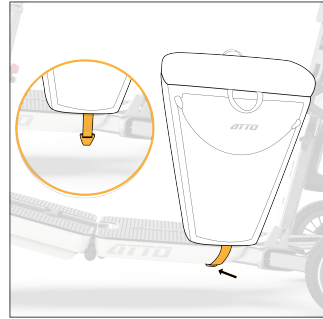

ATTO ACCESSORIES are created specifically to enhance, support and work with the ATTO mobility scooter in all user modes; while driving, while wheeling along as trolley and when folded for storage or transportation.

# HOW TO USE

**1**

Slip the cushion over the seat (use handles to pull if needed)

**2**

Simply pull hook on elastic strap to fold under and connect to ATTO chassis

**3**

One had 'pull to open' Secure funnel access so nothing falls out. Quick 'no zip' flap closing (to ensure nothing falls out zip up when you can)