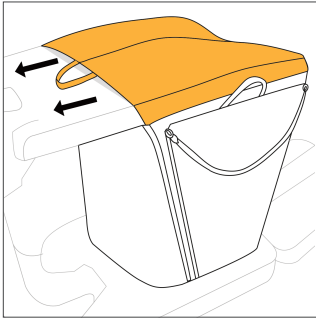

# HOW TO USE

**1**

Slip the cushion over the seat (use handles to pull if needed)

**2**

Simply pull hook on elastic strap to fold under and connect to ATTO chassis

**3**

One had 'pull to open' Secure funnel access so nothing falls out. Quick 'no zip' flap closing (to ensure nothing falls out zip up when you can)