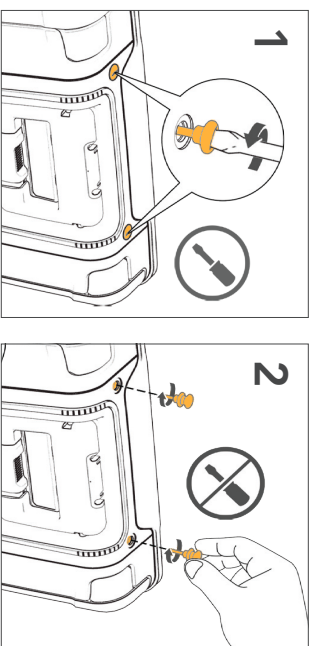

ATTO Left Hand Throttle

ATTO Standard Battery

ATTO Flight Battery

ATTO Cable Kit

## WHAT'S IN THE BOX

Lower Adaptors

Small Upper Holder

Large Upper Holder

Hook X2

## A UPPER HOLDER INSTALLATION WITHOUT LIFTING HANDLE