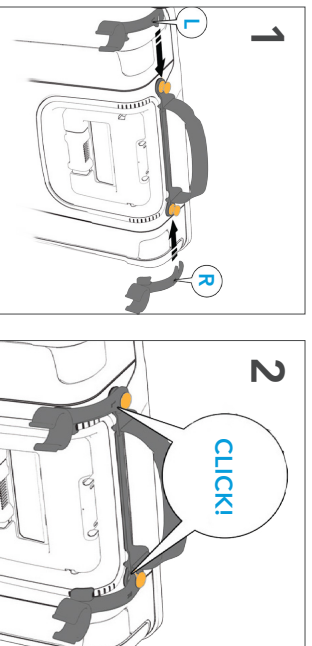

B UPPER HOLDER INSTALLATION WITH LIFTING HANDLE