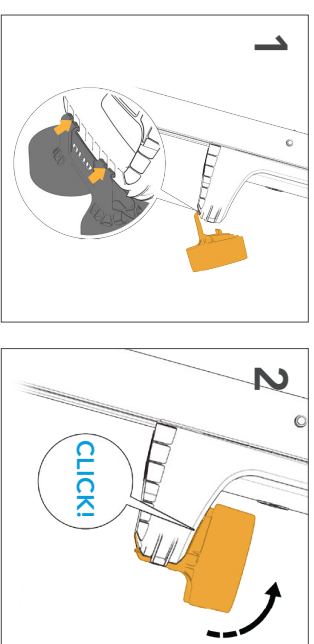

C LOWER ADAPTOR INSTALLATION