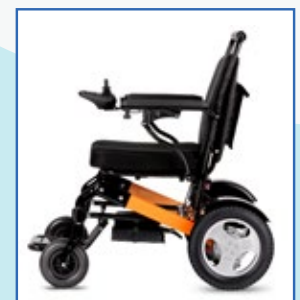

Pictures and specifications are for reference only and may differ slightly.