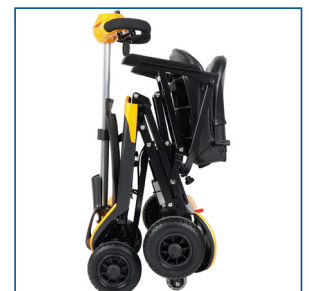

Model: CH4035 - Yellow & Black

The EZee Auto-Fold Scooter is an easy to use power folding portable mobility scooter operated with a remote control or manually. The EZee Auto-Fold has a 300 lb. weight capacity and its standard lightweight Lithium battery provides up to 21.7 km on a single charge (range varies depending on user weight, terrain and battery condition).

The EZee Auto-Fold easily fits into the back of even the smallest hatchback. It is also airline friendly and fully compliant and within regulations for Lithium Ion dry cell batteries.

FEATURES:

- Remote Control
- Automatic Powered Folding & Unfolding
- Very Portable
- Excellent for Aircraft & Cruise Ships
- Lithium Battery

CH4035	
Weight Capacity:	136 kg (300 lbs.)
Product Weight:	24 kg (53 lbs.)
Seat Width:	43.2 cm (17")
Seat-to-Floor Height:	35.5 cm (22")
Overall Width:	46 cm (18.1")
Overall Length:	93.7 cm (36.9")
Frame Colour:	Black - Yellow
Frame Type:	Collapsible
Front Wheel Size:	15.2 cm (6")
Rear Wheel Size:	17.8 cm (7")
Wheel Type:	4-Wheel
Turning Radius:	139.7 cm (55")
Max Climbing Angle:	15 degrees
Max Speed:	6 kph (3.7 mph)
Driving Range:	21.7 km (13.5 Miles)
Warranty on Frame:	Three Year Limited
Warranty on Electronics:	One Year Limited