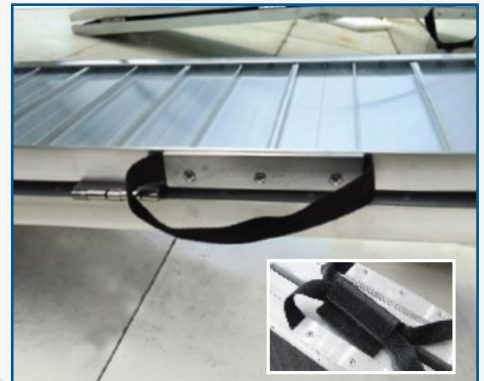

## RAMPS

EZee Life Single-Fold and Multi-Fold ramps provide accessibility for people using mobility devices in a variety of environments. Built with the quality you expect, EZee Life Folding Ramps are available in a variety of lengths and are constructed of strong but lightweight aluminum. Our portable ramps provide a durable, safe means of navigating uneven household surfaces including small steps and doorways. Their portable design makes Ezee Life ramps a practical and affordable home accessibility solution.

### Single Fold Aluminum Ramp

- Lightweight
- Built-in traction control
- Aluminum construction
- Maintenance-free
- Can be used indoors or outdoors
- Slip resistant
- Easy to set up

PRODUCT CODE	RAMP SIZE	GW	NW	SHIPPING	FOLDED	UNFOLDED	INTERNAL WIDTH	WEIGHT CAPACITY	SUGGESTED RETAIL
EZ3R	3' Single Fold Ramp	18lbs (8.2kg)	16lbs (7.4kg)	37x16x3.94" 94.0x40.0x10.0cm	36x14x3" 92x36x8cm	36x29.3x2" 92x72x5cm	29"	600 lbs	\$195.00
EZ3GT (with grip tape)	3' Single Fold Ramp	18lbs (8.2kg)	16lbs (7.4kg)	37x16x3.94" 94.0x40.0x10.0cm	36x14x3" 92x36x8cm	36x29.3x2" 92x72x5cm	29"	600 lbs	\$300.00
EZ4R	4' Single Fold Ramp	24bs (11kg)	22lbs (10kg)	49x16x3.94" 125.0x40.0x10.0cm	48x14x3" 122x36x8cm	48x29.3x2" 122x72x5cm	29"	600 lbs	\$275.00
EZ5R	5' Single Fold Ramp	30lbs (13.5kg)	28lbs (12.5kg)	61x16x3.94" 155.0x40.0x10.0cm	60x14x3" 152.5x36x8cm	60x29.3x2" 152.5x72x5cm	29"	600 lbs	\$330.00
EZ6R	6' Single Fold Ramp	36lbs (16.5kg)	33lbs (15kg)	73x16x3.94" 185.0x40.0x10.0cm	72x14x3" 183x36x8cm	72x29.3x2" 183x72x5cm	29"	600 lbs	\$375.00